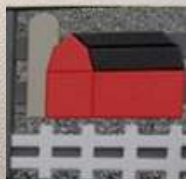

Design Back Options