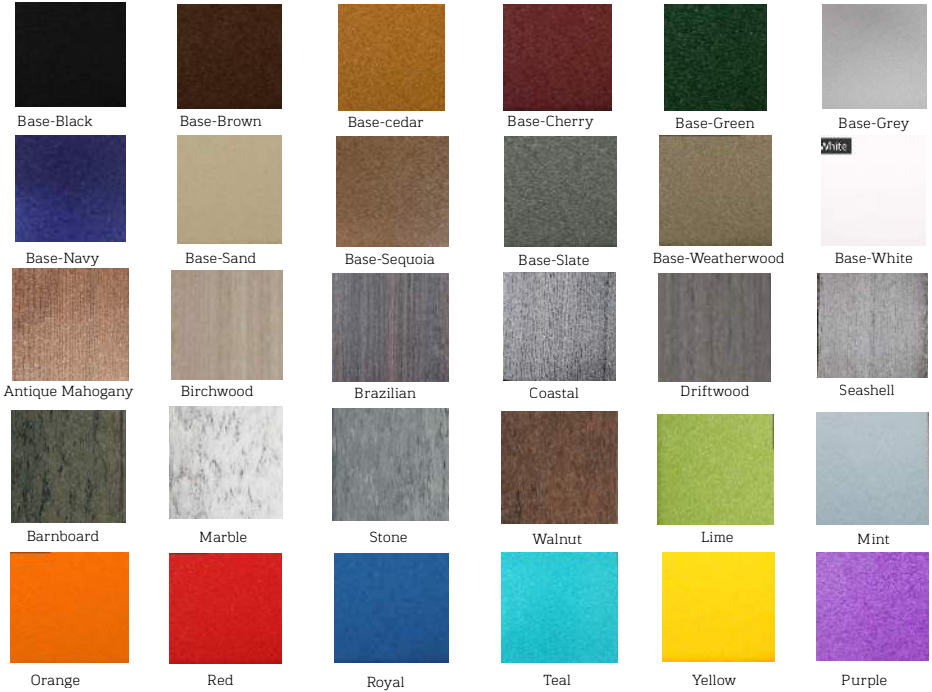

Accessories

Over 30 Color options
in stock